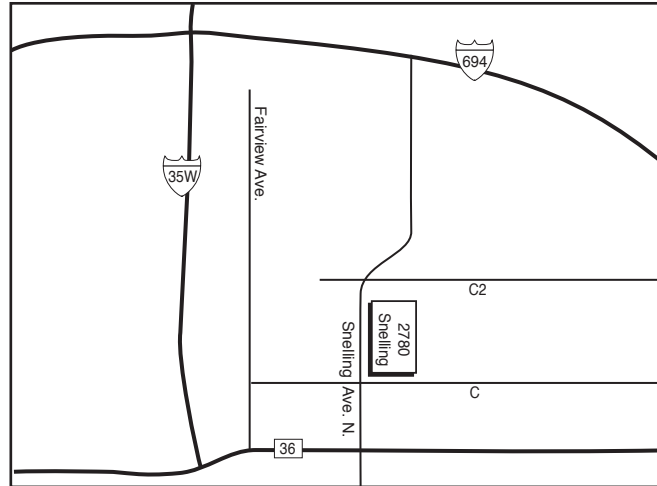

CENTURY TITLE

2780 North Snelling Avenue, Suite 101
Roseville, Minnesota 55113
(651) 287-5229

Coming from the EAST

Take 694 West to Snelling Avenue exit > go right (south) on Snelling
> drive approximately 3 miles and it will be on your left side.

It is situated between County Road C2 West and County Road C West on Snelling Ave.

Take 36 West to Snelling Avenue exit > go left (north) on Snelling
> drive approximately 1.5 miles and it will be on your right side.

It is situated between County Road C2 West and County Road C West on Snelling Ave.

Take 36 East to Snelling Avenue exit > go right (north) on Snelling
> drive approximately 1.5 miles and it will be on your right side.

It is situated between County Road C2 West and County Road C West on Snelling Ave.