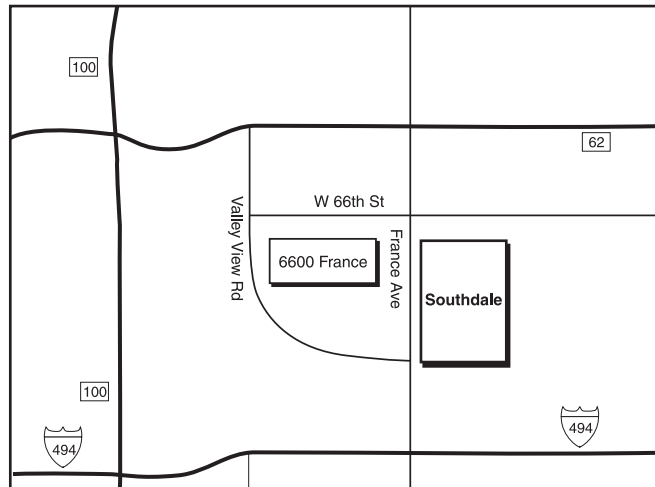

CENTURY ★ TITLE

6600 France Avenue South, Suite 640
Edina, MN 55435
(952) 920-1001

Coming from the SOUTHEAST

Take 494W > go right (north) on France Ave. > turn left into Southdale Office Centre.
The 6600 building is on the left (west) side of France across from Southdale Mall.

Coming from the SOUTHWEST

Take 494E > go left (north) on France Ave. > turn left into Southdale Office Centre.
The 6600 building is on the left (west) side of France across from Southdale Mall.

Coming from the NORTHEAST

Take 35W South to 62 West > take the France Ave exit > turn left onto France
> turn right into Southdale Office Centre. The 6600 building is on the
right (west) of France across from Southdale Mall.

Coming from the NORTHWEST

Take Hwy 169 or Hwy 100 to 62 East > take the France Ave exit
> turn right onto France > turn right into Southdale Office Centre.
The 6600 building is on the right (west) of France across from Southdale Mall.